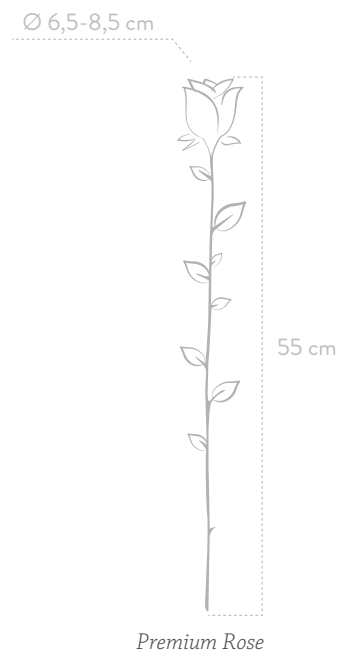

Amorosa Premium Bulk

12 units/carton