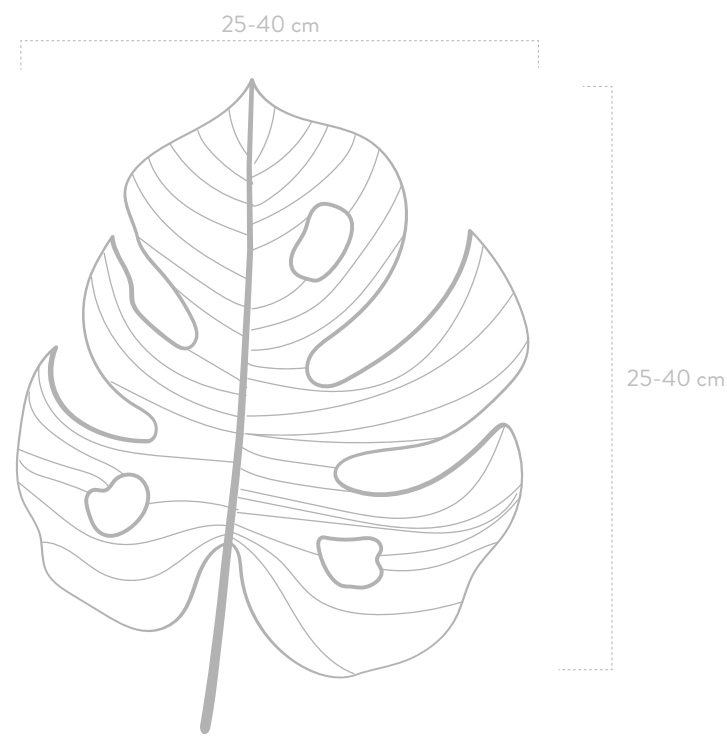

Monstera
3 stems

8 bags/carton
30-40 cm

Green
MON 9100

Monstera