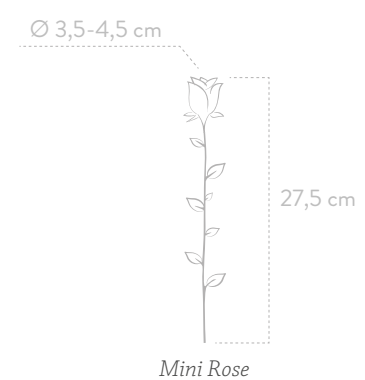

Amorosa Mini Gift Box 25 units/carton