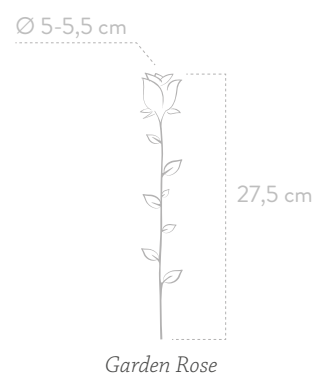

Amorosa Garden
Bulk 25 units/carton