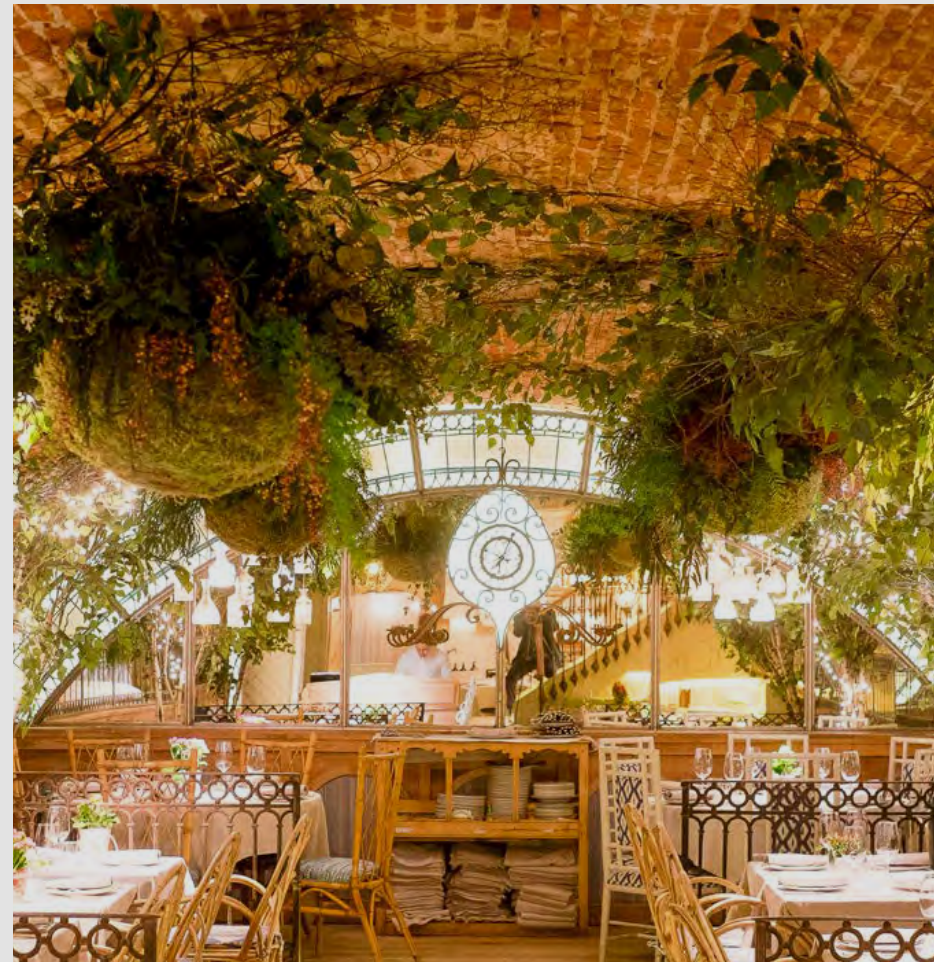

Verdissimo World

Throughout the more than 30 years of experience in the market, we have developed a technology that has allowed us to offer and continuously improve our **exclusive products that bring the atmosphere of nature into our homes and work places.** This commitment to quality and innovation has allowed Verdissimo to enjoy the trust and loyalty of our customers, who value the variety of products and the capacity to drive the preserved world forward. Over the years our customers have enjoyed the product all over the world, including companies such as Interflora, Chopard, and Disney.

The variety of creations that our customers have prepared with our preserved products is endless. You can find professional florists,

interior designers and decorators using our products to create special atmospheres in restaurants, museums, hotels, events, and homes. The natural appearance, beauty, versatility, and ease of use of our products for these uses are unparalleled.

In the floral sector, **preserved flowers are perfect for making long-lasting flower arrangements to keep for years,** ideal for bridal bouquets, the flowers in the arrangement for a loved one, or a unique Saint Valentine's Day gift.